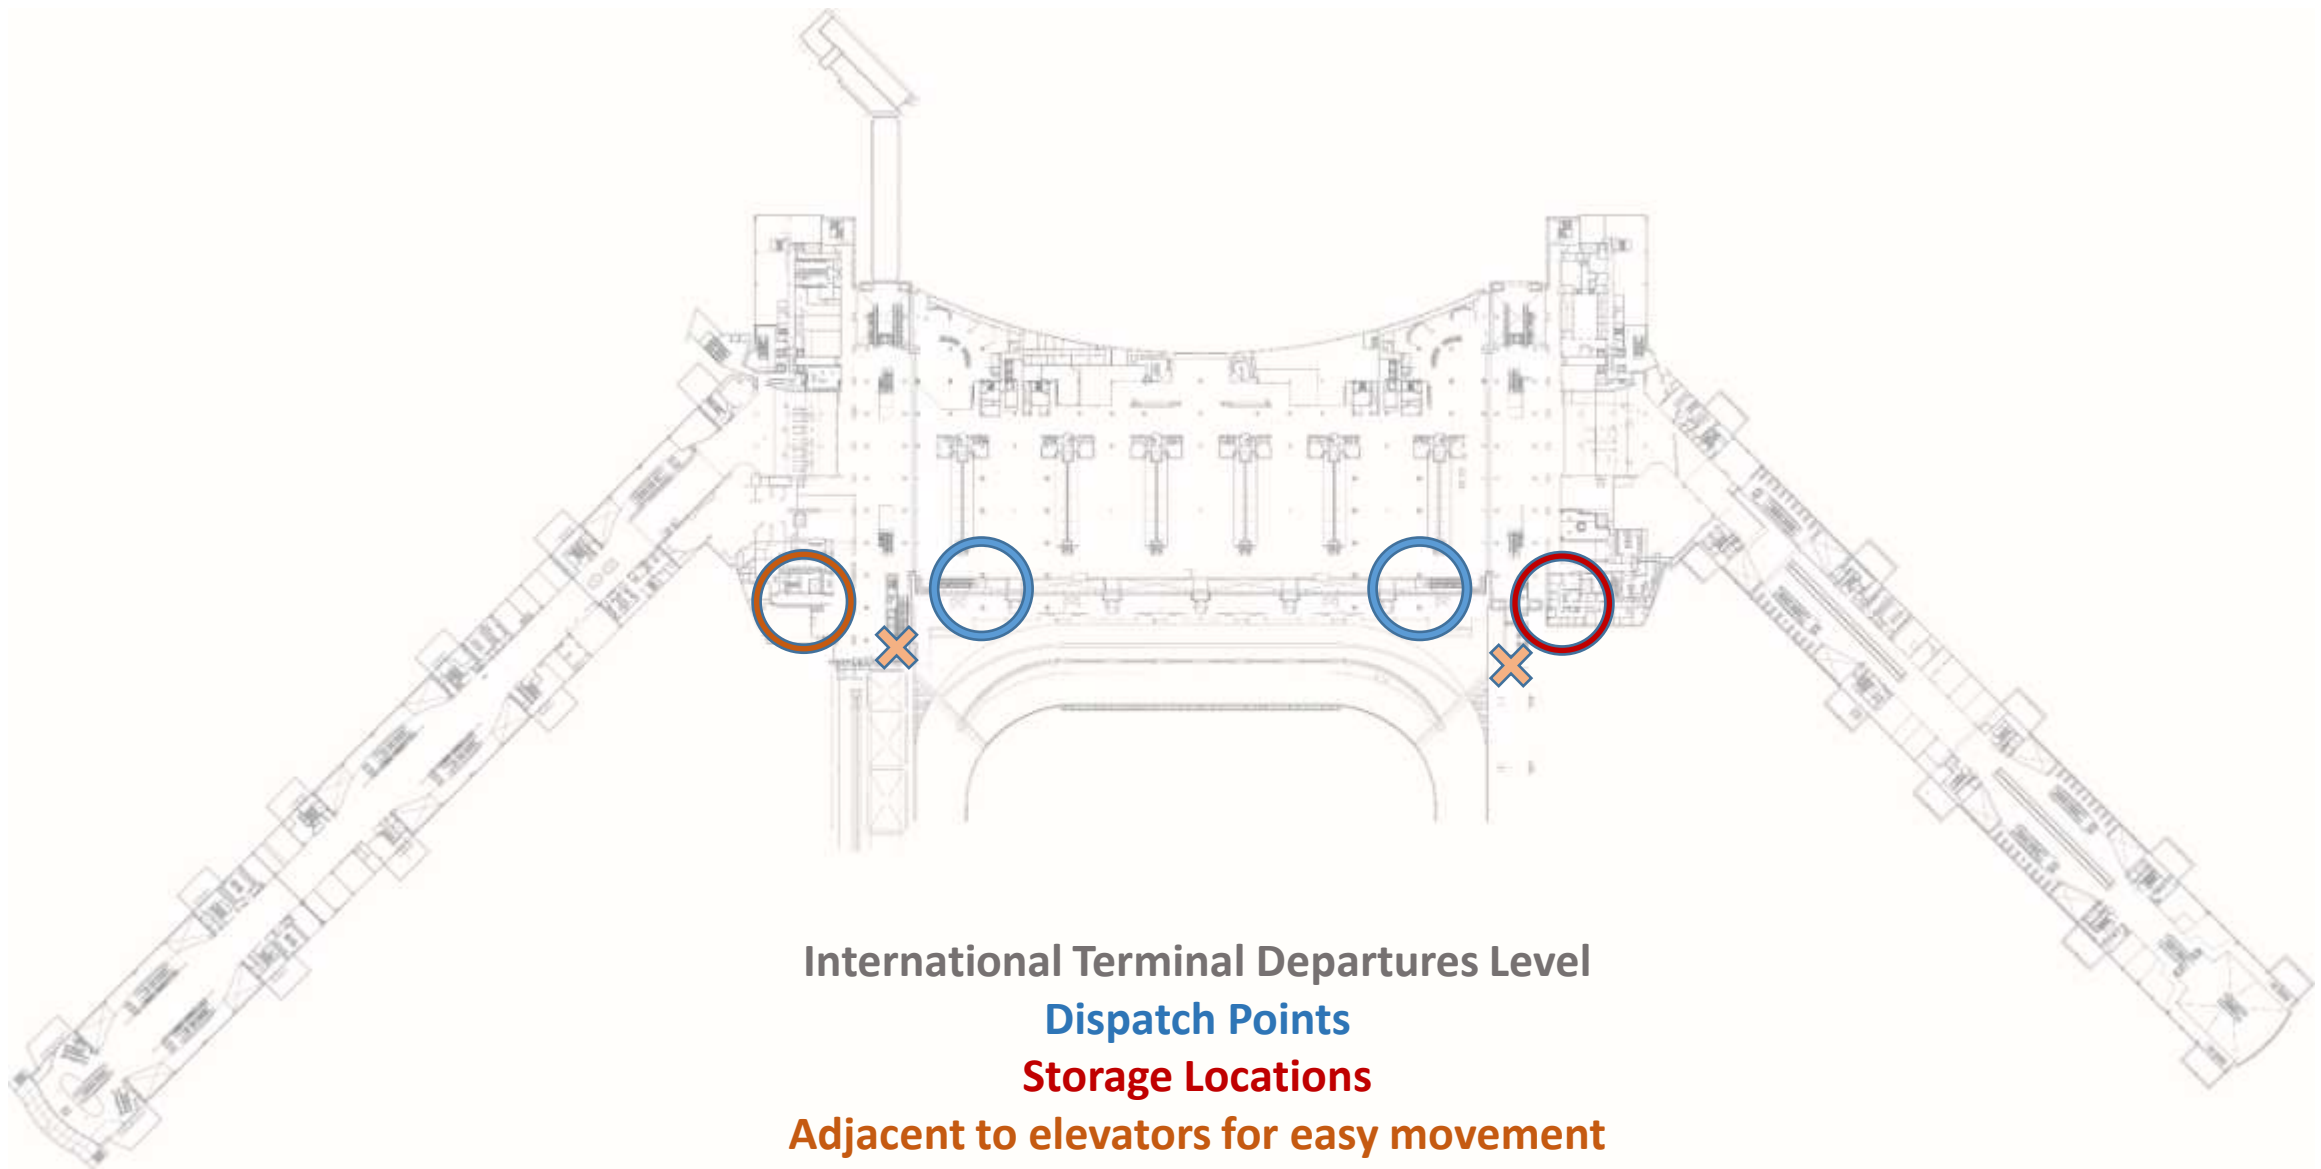

SFO Operations

SFO Maintenance

Wheelchair Service Provider - *Prospect*

International Terminal Departures Level

International Terminal Departures Level
Dispatch Points

International Terminal Departures Level
Dispatch Points
Storage Locations

International Terminal Arrivals Level

Future Storage Locations
Adjacent to elevators for easy movement

International Terminal Departures Level

**International Terminal Departures Level
Dispatch Point, near Boarding Area - A**

International Terminal Departures Level
Dispatch Point, near Boarding Area - A

International Terminal Departures Level
Dispatch Point, near Boarding Area - A

International Terminal Departures Level
Dispatch Point, near Boarding Area - A

International Terminal Departures Level
Dispatch Point, near Boarding Area - A

International Terminal Departures Level
Wheelchair storage, near Boarding Area - A

International Terminal Departures Level
Wheelchair storage, near Boarding Area - A