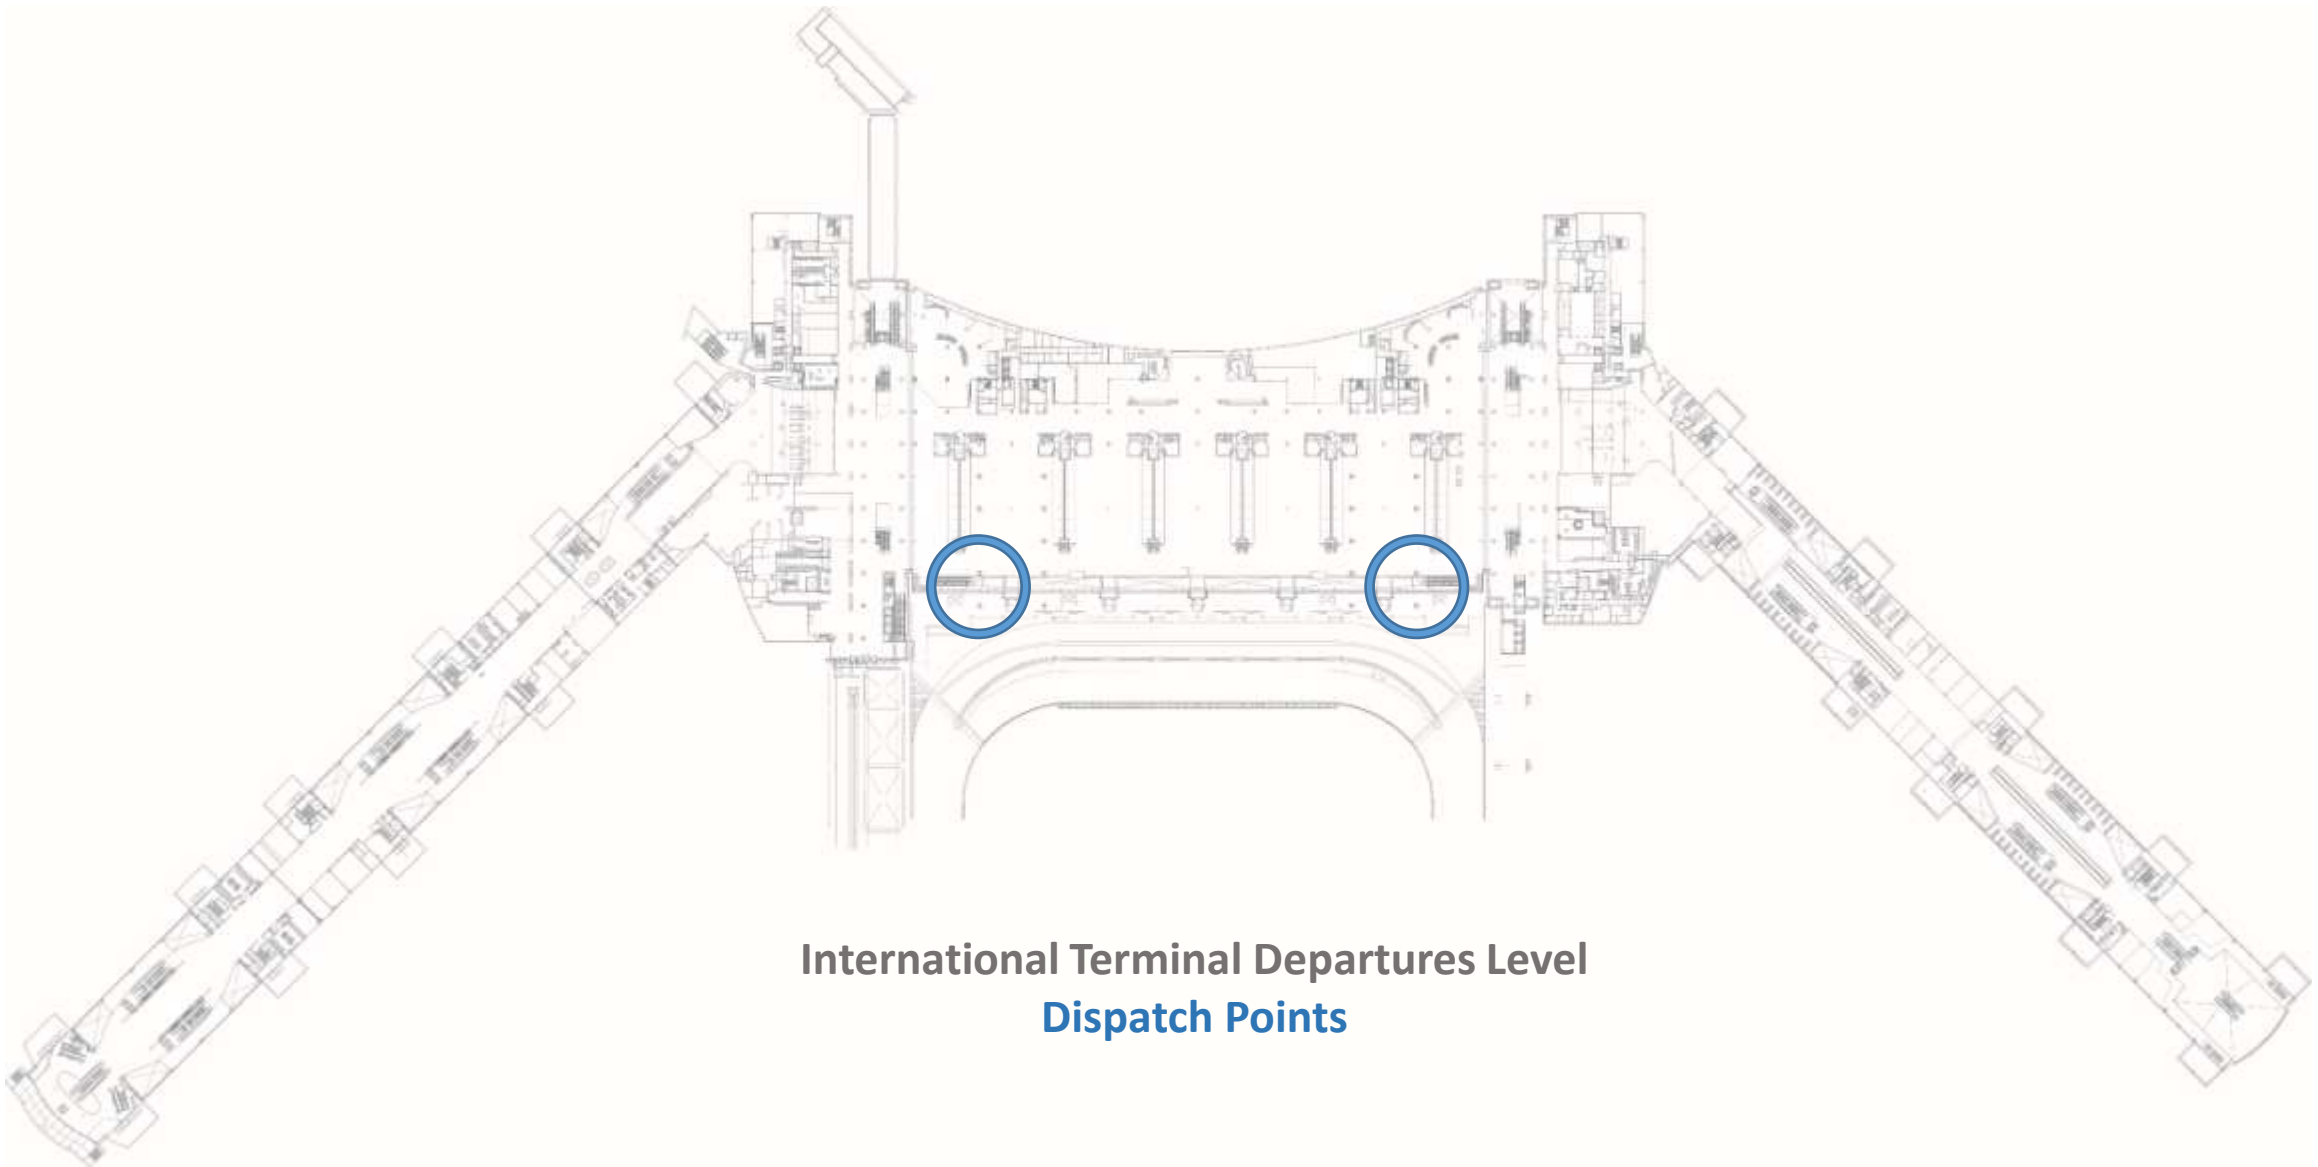

International Terminal Departures Level
Dispatch Points