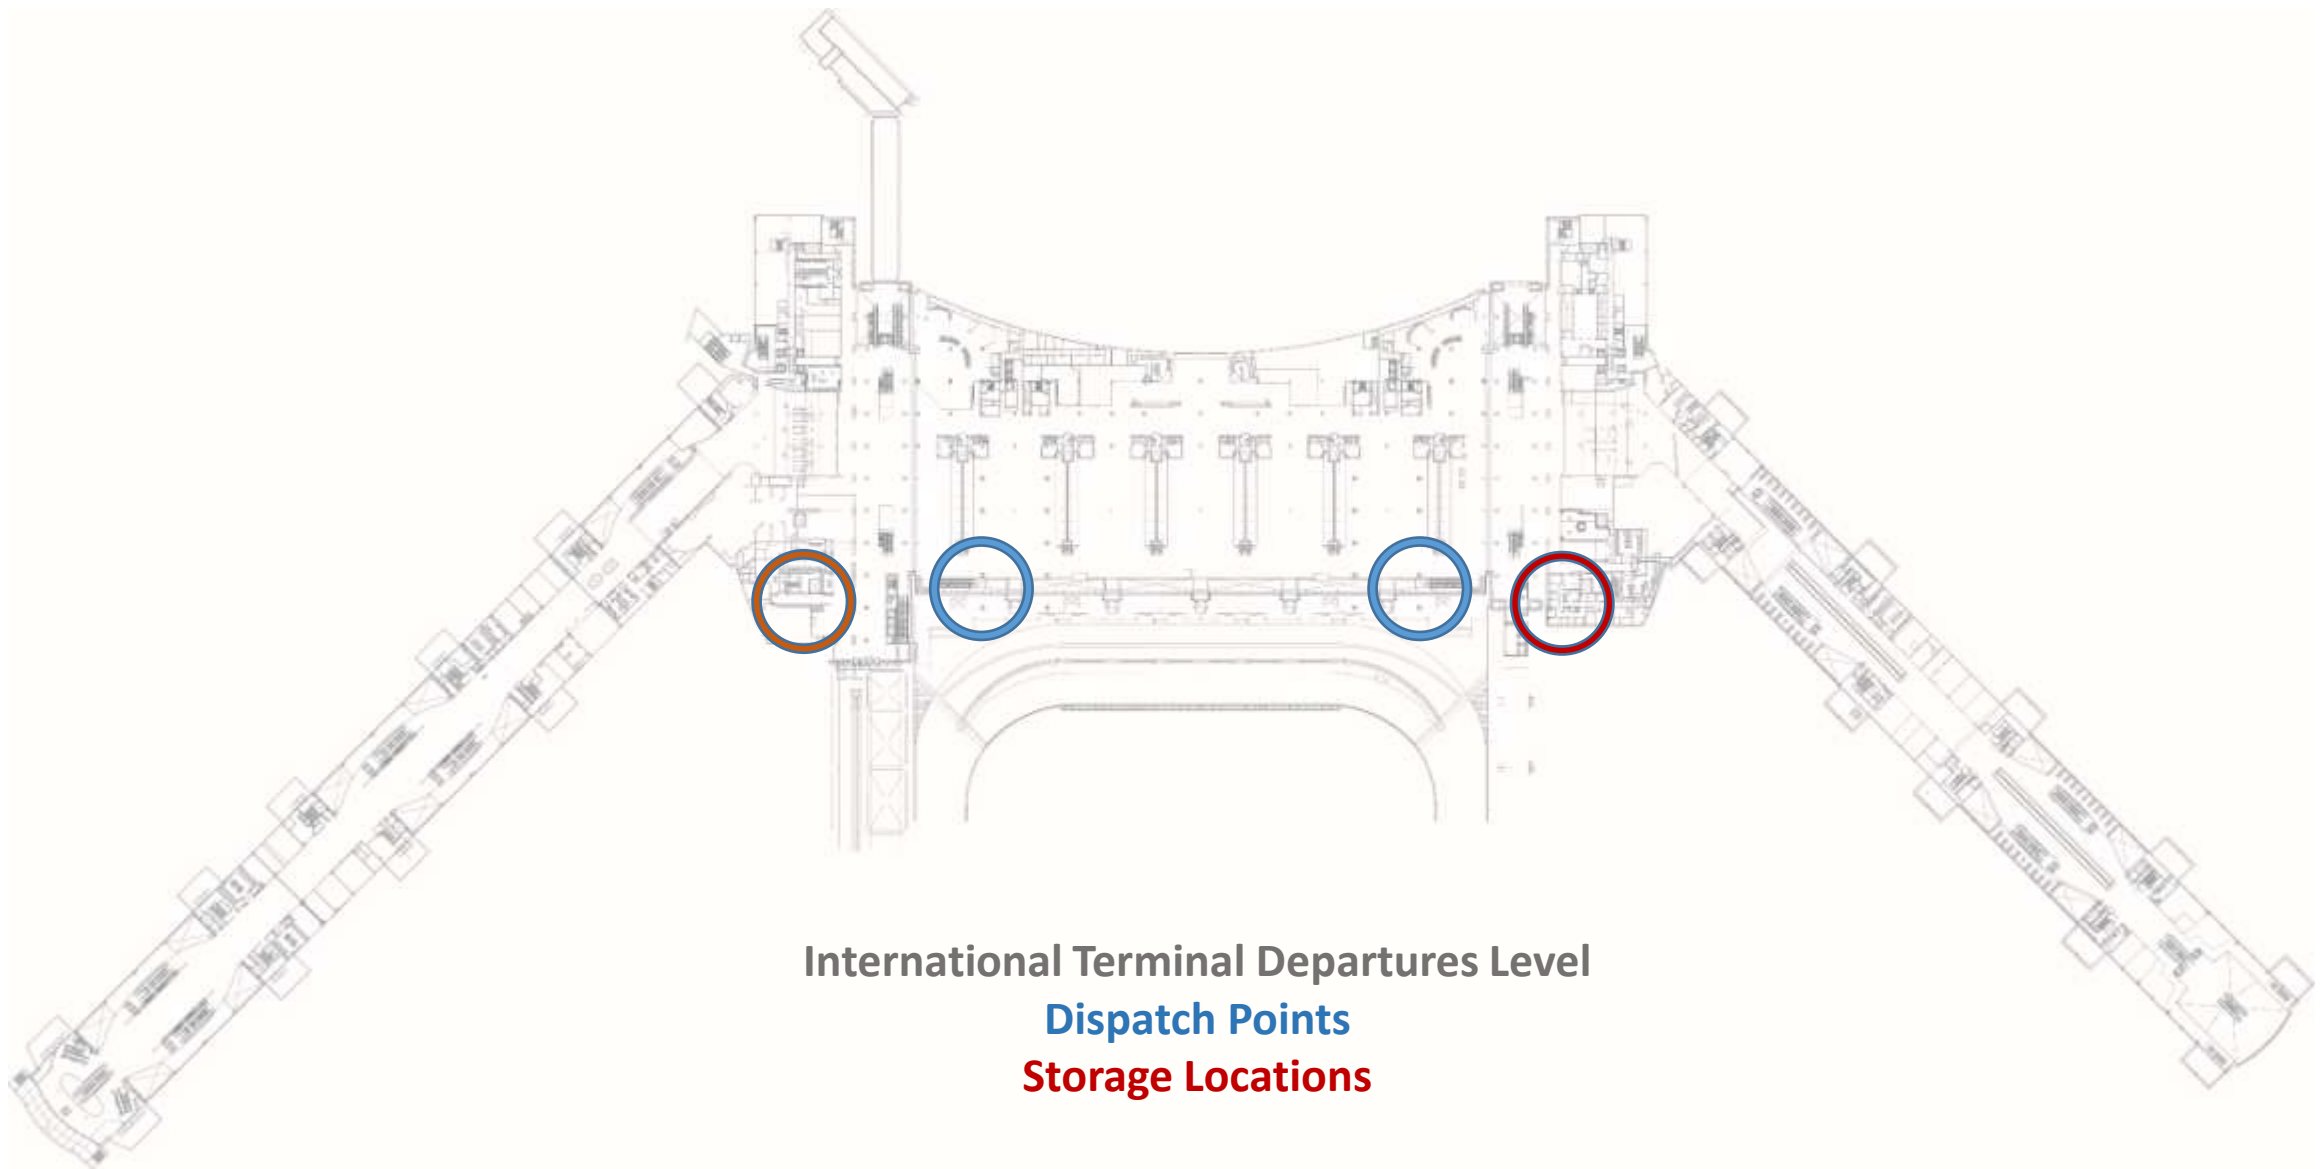

SFO Operations

SFO Maintenance

Wheelchair Service Provider - *Prospect*

International Terminal Departures Level

International Terminal Departures Level
Dispatch Points

International Terminal Departures Level
Dispatch Points
Storage Locations

International Terminal Arrivals Level

Future Storage Locations
Adjacent to elevators for easy movement

International Terminal Departures Level

**International Terminal Departures Level
Dispatch Point, near Boarding Area - A**

International Terminal Departures Level
Dispatch Point, near Boarding Area - A

International Terminal Departures Level
Dispatch Point, near Boarding Area - A

International Terminal Departures Level
Dispatch Point, near Boarding Area - A

International Terminal Departures Level
Dispatch Point, near Boarding Area - A

International Terminal Departures Level
Wheelchair storage, near Boarding Area - A

International Terminal Departures Level
Wheelchair storage, near Boarding Area - A